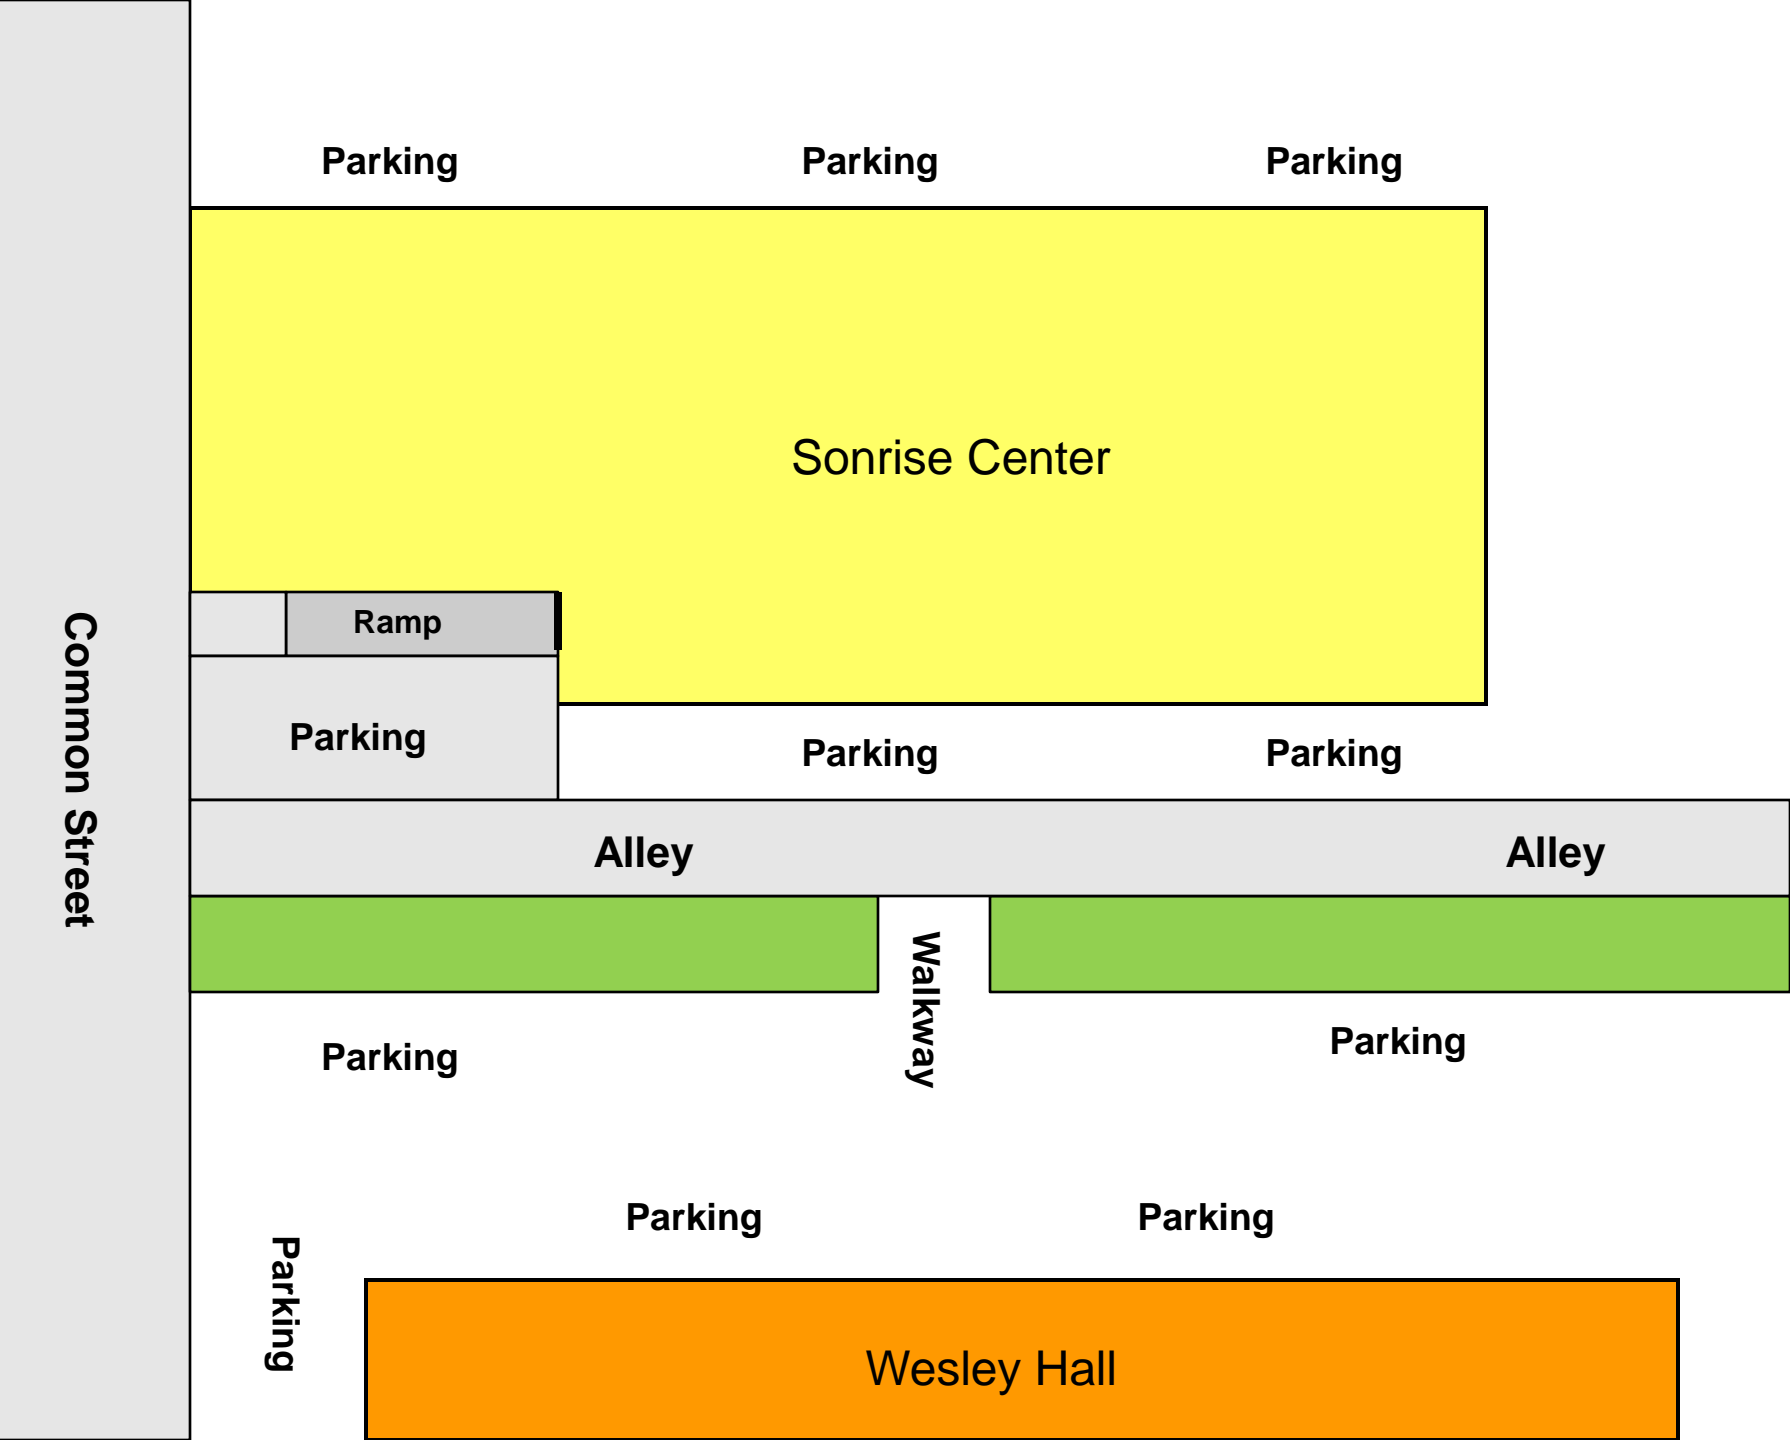

Sanctuary

Parker Center

Reception

Work Room

Ministry Area

Admin

Pastors Office and Conference Room

Charter Street

Union Street

Parking

Parking

Parking

Sonrise Center

Ramp

Parking

Parking